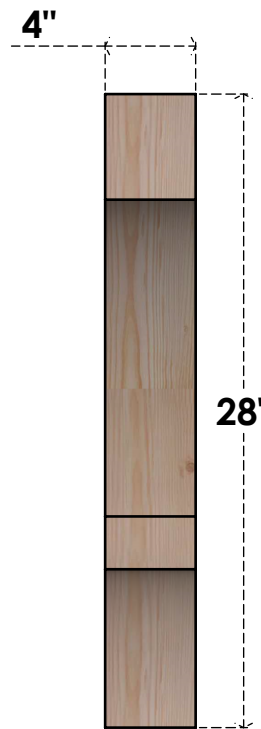

BRC04X24X28BOA00RDF

4"W X 24"D X 28"H BALBOA ROUGH SAWN BRACE, DOUGLAS FIR

SIDE

FRONT

EKENA MILLWORK
 2300 WEST MAIN ST.
 CLARKSVILLE, TX 75426
 TOLL FREE: 866-607-0453
 WWW.EKENAMILLWORK.COM

NOTES

1. INSTALLATION TO BE COMPLETED IN ACCORDANCE WITH MANUFACTURER'S SPECIFICATIONS.
2. DRAWING MAY NOT BE TO SCALE
3. THIS DRAWING IS INTENDED FOR DESIGN AND PLANNING PURPOSES ONLY.
4. ALL INFORMATION CONTAINED HEREIN WAS CURRENT AT THE TIME OF DEVELOPMENT BUT MUST BE REVIEWED AND APPROVED BY THE PRODUCT MANUFACTURER TO BE CONSIDERED ACCURATE.
5. PRODUCTS ARE NOT KILN DRIED. THIS ITEM IS UNIQUE AND WILL CONTAIN THE NATURAL VARIATIONS THAT THE WOOD SPECIES OFFERS. THIS MAY RESULT IN VARIATIONS UP TO 1/4"