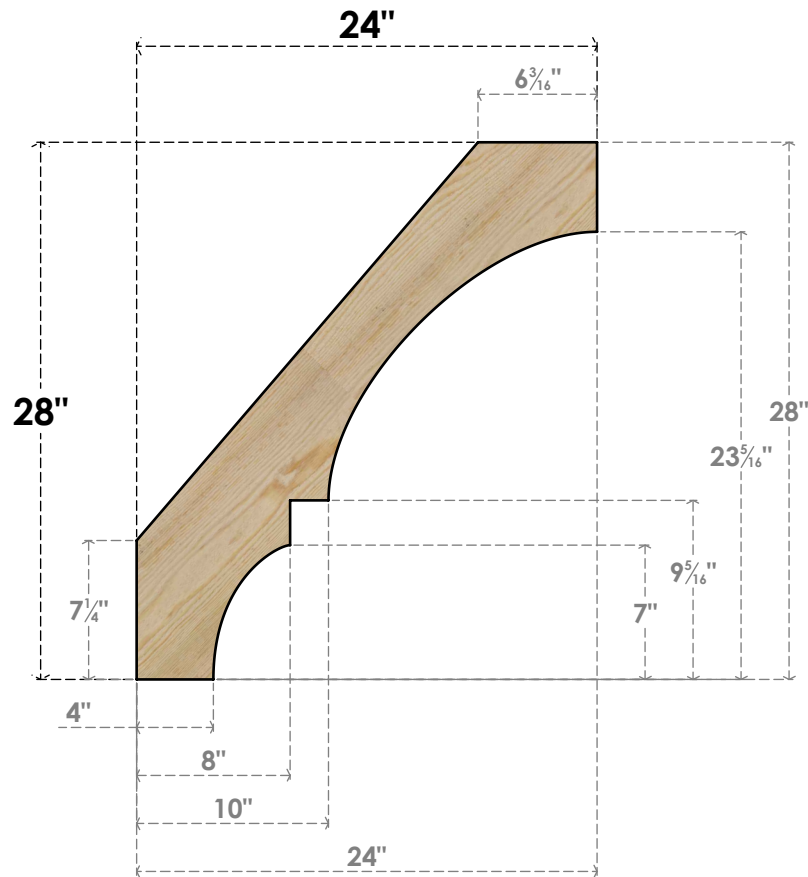

BRC04X24X28BOA00RDF

4"W X 24"D X 28"H BALBOA ROUGH SAWN BRACE, DOUGLAS FIR

SIDE

FRONT

EKENA MILLWORK
 2300 WEST MAIN ST.
 CLARKSVILLE, TX 75426
 TOLL FREE: 866-607-0453
 WWW.EKENAMILLWORK.COM

NOTES

1. INSTALLATION TO BE COMPLETED IN ACCORDANCE WITH MANUFACTURER'S SPECIFICATIONS.
2. DRAWING MAY NOT BE TO SCALE
3. THIS DRAWING IS INTENDED FOR DESIGN AND PLANNING PURPOSES ONLY.
4. ALL INFORMATION CONTAINED HEREIN WAS CURRENT AT THE TIME OF DEVELOPMENT BUT MUST BE REVIEWED AND APPROVED BY THE PRODUCT MANUFACTURER TO BE CONSIDERED ACCURATE.
5. PRODUCTS ARE NOT KILN DRIED. THIS ITEM IS UNIQUE AND WILL CONTAIN THE NATURAL VARIATIONS THAT THE WOOD SPECIES OFFERS. THIS MAY RESULT IN VARIATIONS UP TO 1/4"